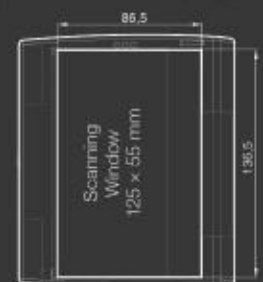

Active Scan Area	125 mm x 55 mm (4.92" x 2.17")
Illumination Sources	LED visible white, IR (B900)
Image Resolution	500 PPI
Provided Images	Visible, IR, OVD image, glare-free image
Image Formats	BMP, JPG, JPG2000 and PNG
Image Color Depth	24 bits/pixels [RGB, 8 bits/pixels (IR image)]

MECHANICAL AND OTHER DATA

Size (width x depth x height)	152 mm x 130 mm x 82 mm (5.98" x 5.12" x 3.23")
Weight	0.6 kg (1.32 lbs.)
Operating Temperature	5 °C - 45 °C (45 °F - 113 °F)
Operating Humidity	0-95 % (non-condensing)
Power supply	From USB, no external power supply is required
IP rate	IP53
Case	Sturdy ABS-PC plastic
Security	Kensington® security slot
Window glass	4 mm tempered glass
Compliances	FCC, CE, WEEE, RoHS
Maintenance	No moving parts, maintenance-free operation
Warranty	12 months warranty, upgradeable